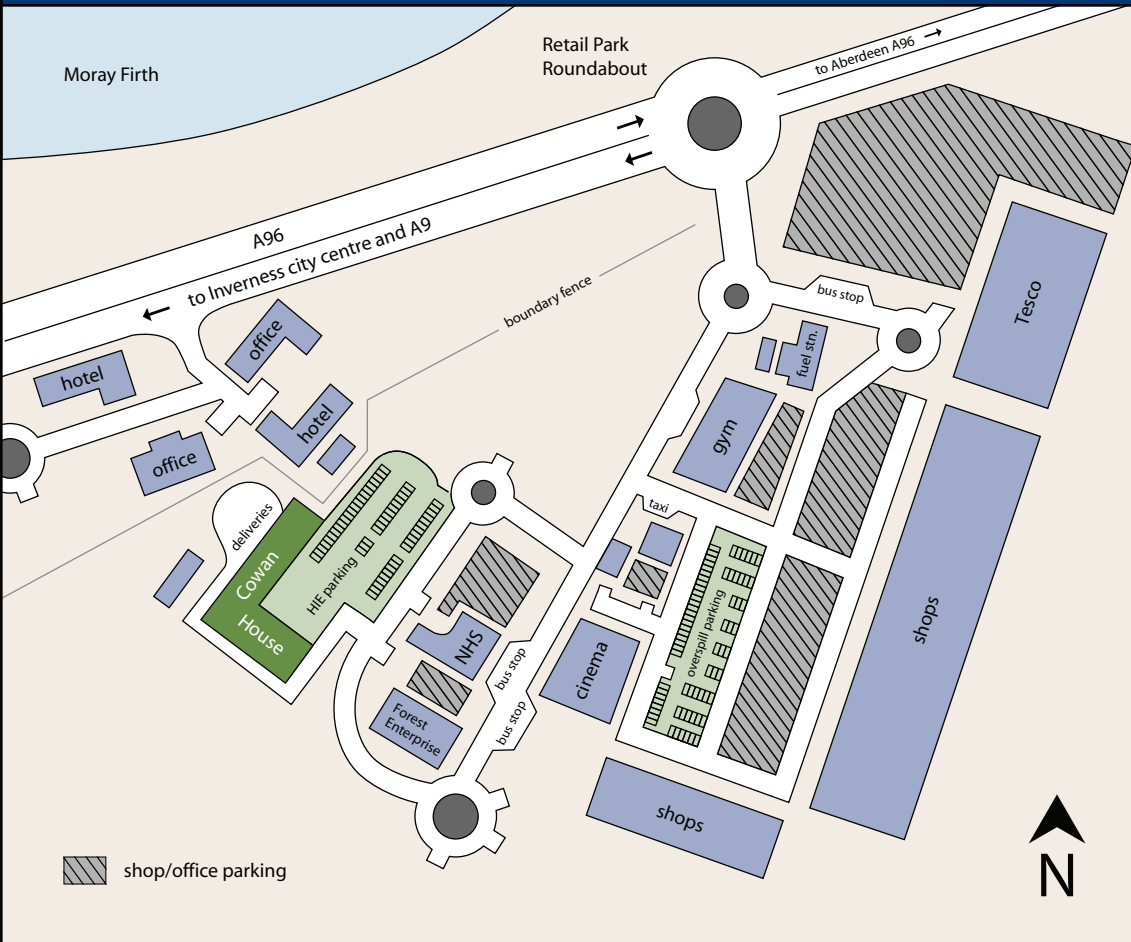

INVERNESS RETAIL AND BUSINESS PARK

Getting there...

By public transport

From Inverness city centre, around a mile and a half away, you can either hire a taxi or use the frequent bus service.

By bicycle

A cycle rack is sited at the south wing of Cowan House

By car

Visitors are welcome to use the Cowan house car park. Please note that demand can sometimes be high and that, for safety, parking is only permitted in the marked spaces.

Cowan House, Inverness Retail and Business park, Inverness IV2 7GF