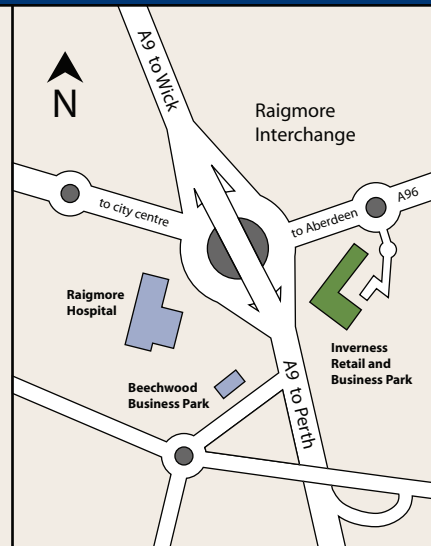

INVERNESS RETAIL AND BUSINESS PARK

Getting there...

By public transport

From Inverness city centre, around a mile and a half away, you can either hire a taxi or use the frequent bus service.

By bicycle

A cycle rack is sited at the south wing of Cowan House

By car

Visitors are welcome to use the Cowan house car park. Please note that demand can sometimes be high and that, for safety, parking is only permitted in the marked spaces.

Cowan House, Inverness Retail and Business park, Inverness IV2 7GF